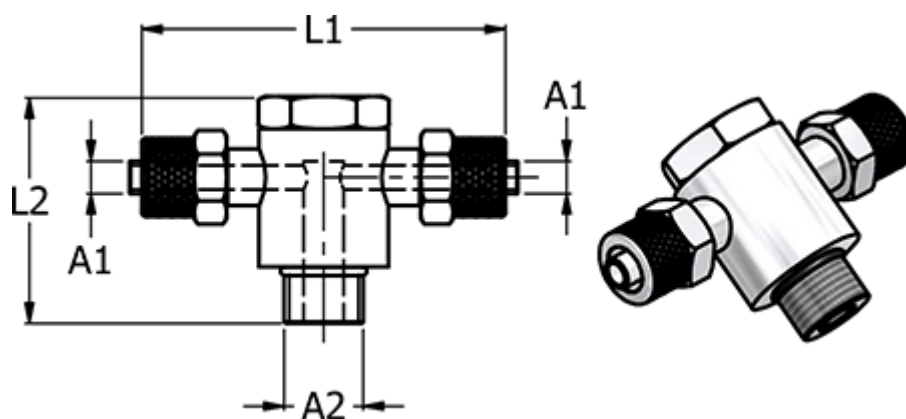

# Data Sheet

Article number: 586142188

Description: Push-on fitting 14.218-8, metal  $\text{Ø}8/6\text{-G } 1/8\text{'-Ø}8/6$   
Banjo Tee

## Measures

Hose diameter A1	= 8/6
L1	= 50.0
L2	= 28.0
NV	= 14
Thread A2	= G 1/8"